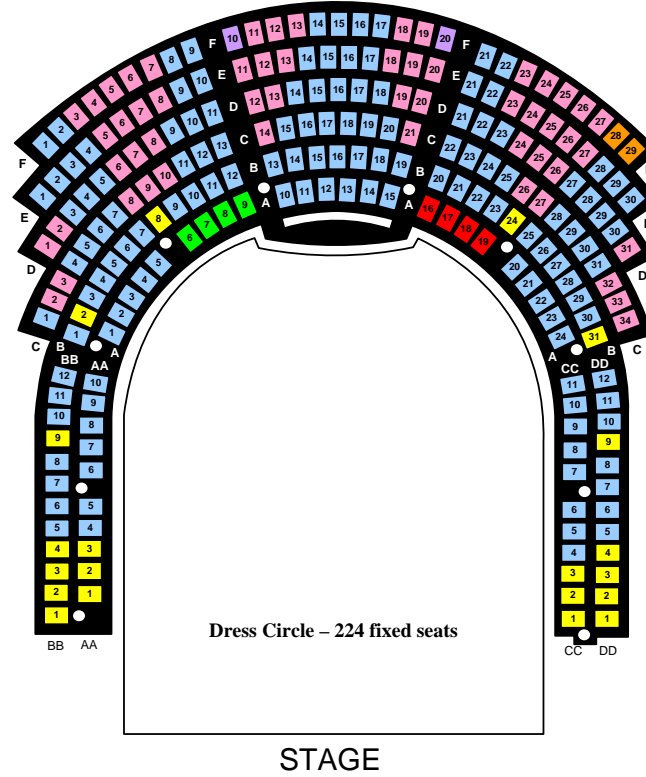

HER MAJESTY'S

STALLS

DRESS CIRCLE

BALCONY

- A Reserve Seating
- B Reserve Seating
- Sight Obscured Seats

- Company Seats
- Usher Seats
- Emergency Seats

- Her Majesty's Theatre House Seats
- Wheelchair positions at the ends of designated rows