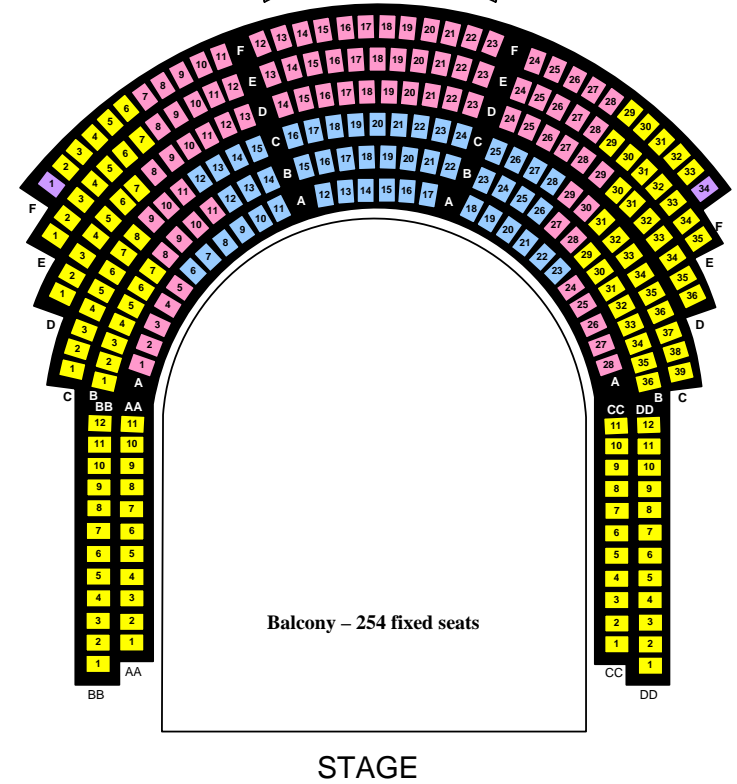

HER MAJESTY'S

STALLS

DRESS CIRCLE

BALCONY

- A Reserve Seating
- B Reserve Seating
- Sight Obscured Seats

- Company Seats
- Usher Seats
- Emergency Seats

- Her Majesty's Theatre House Seats
- Wheelchair positions at the ends of designated rows