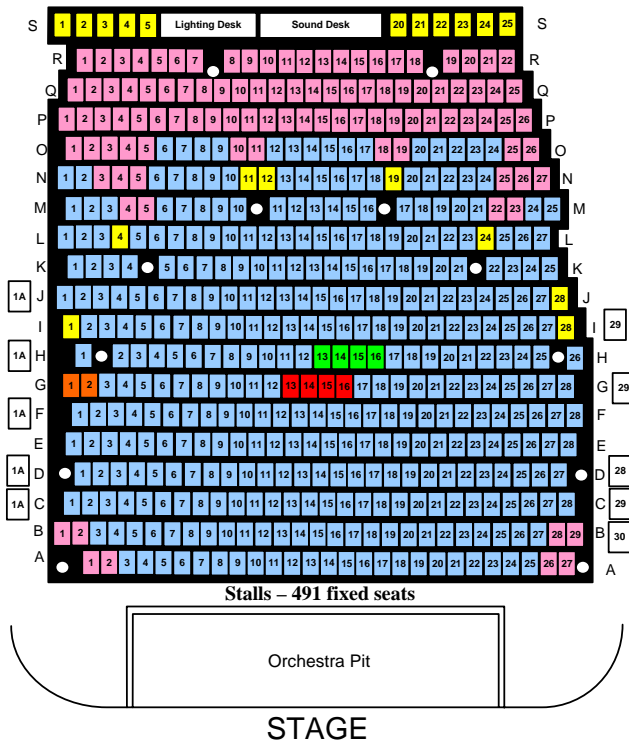

HER MAJESTY'S

STALLS

DRESS CIRCLE

BALCONY

- A Reserve Seating
- B Reserve Seating
- Sight Obscured Seats

- Company Seats
- Usher Seats
- Emergency Seats

- Her Majesty's Theatre House Seats
- Wheelchair positions at the ends of designated rows